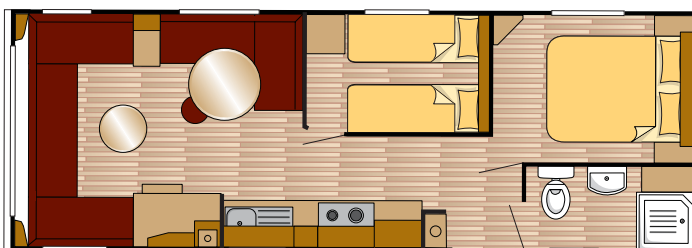

Europa

Europa Caravans

The Europa includes a spacious, open plan living area with plentiful seating to the lounge, the attractive colour scheme will help you relax and enjoy your holiday home.

This is an excellent first holiday home which offers exceptional value without compromising on style.

STANDARD

- uPVC single glazed windows and aluminium door(s)
- Under floor Insulation
- Modern gas fire
- 4 Burner hob with FFD as standard
- Microwave space
- Space for fridge
- Plywood Ceilings
- Generous storage through-out