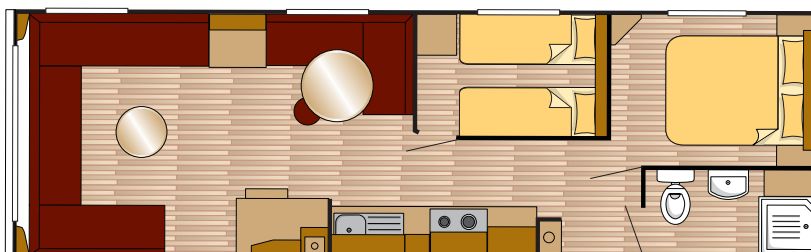

28x10 2 Bed

32x10 2 Bed

Europa Caravans Limited
Unit 3 Wyke Works, Hedon Road
Hull, HU9 5NL
Tel: (01482) 226682
Fax: (01482) 226682
Email: info@europacaravans.com
www.europacaravans.com

The information displayed in this leaflet is correct at the time of printing, in the possible event of supply shortages or alternative materials, alterations may have to be made to the models. In this event any changes may be obtained from your dealer. All colours have been matched as close as printing techniques permit, variations may occur when compared to the actual fabrics.

All props such as televisions, DVDs, crockery etc. are purely for display purposes only and not included.